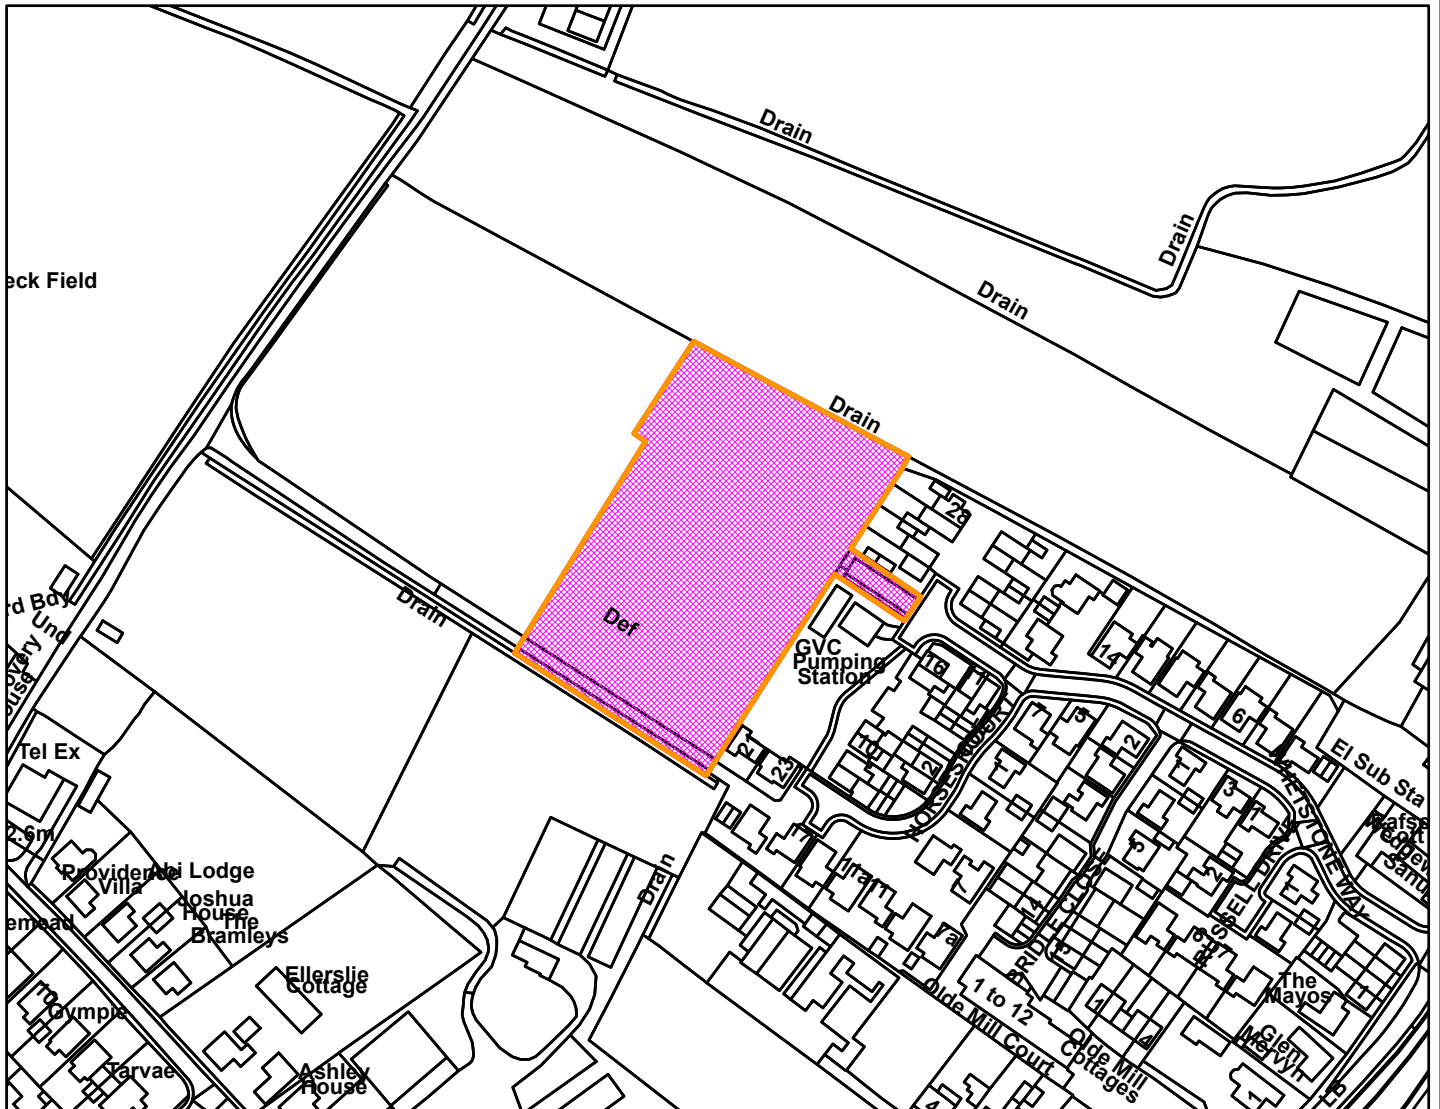

Land NW of Whetstone Way Outwell PE14 8RN

Legend

[Empty legend box]

Scale: 1:2,500

Reproduced from the Ordnance Survey map with permission of the Controller of His Majesty's Stationery Office © Crown Copyright 2023.

Unauthorised reproduction infringes Crown Copyright and may lead to prosecution or civil proceedings.

Organisation	BCKLWN
Department	Department
Comments	Not Set
Date	25/10/2023
MSA Number	0100024314